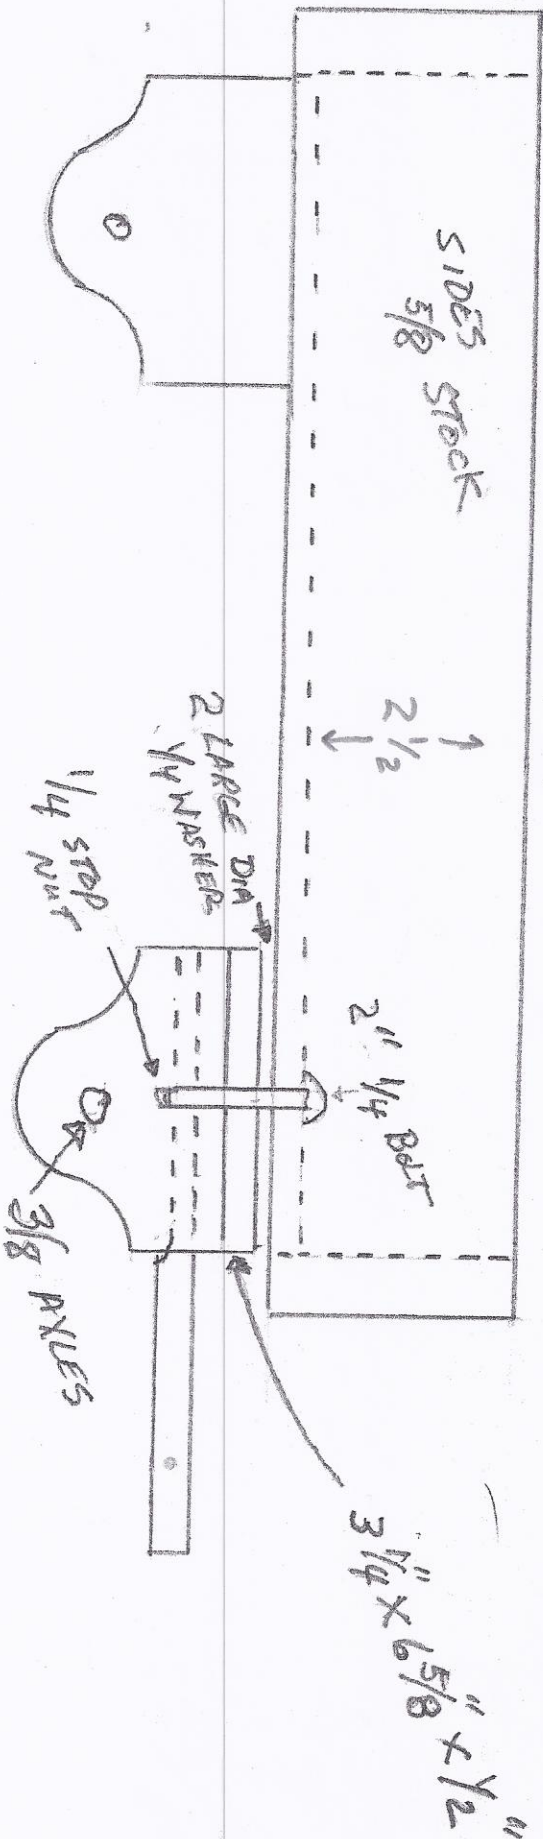

$13 3/4$ "

SIDE VIEW

TOP VIEW

FRONT AXLE M554
(ACTUAL SIZE)