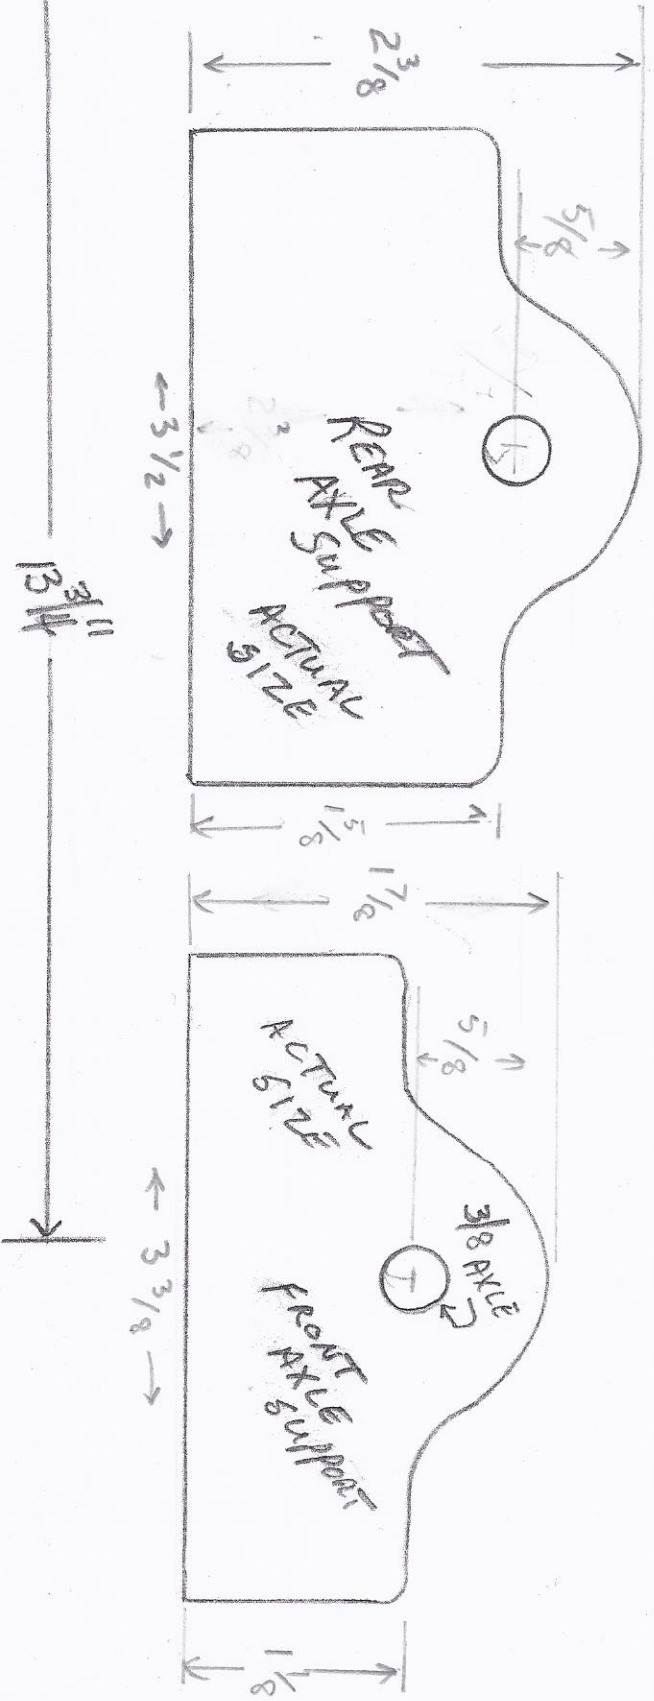

$13 3/4$ "

SIDE VIEW

TOP VIEW

FRONT AXLE M554
(ACTUAL SIZE)