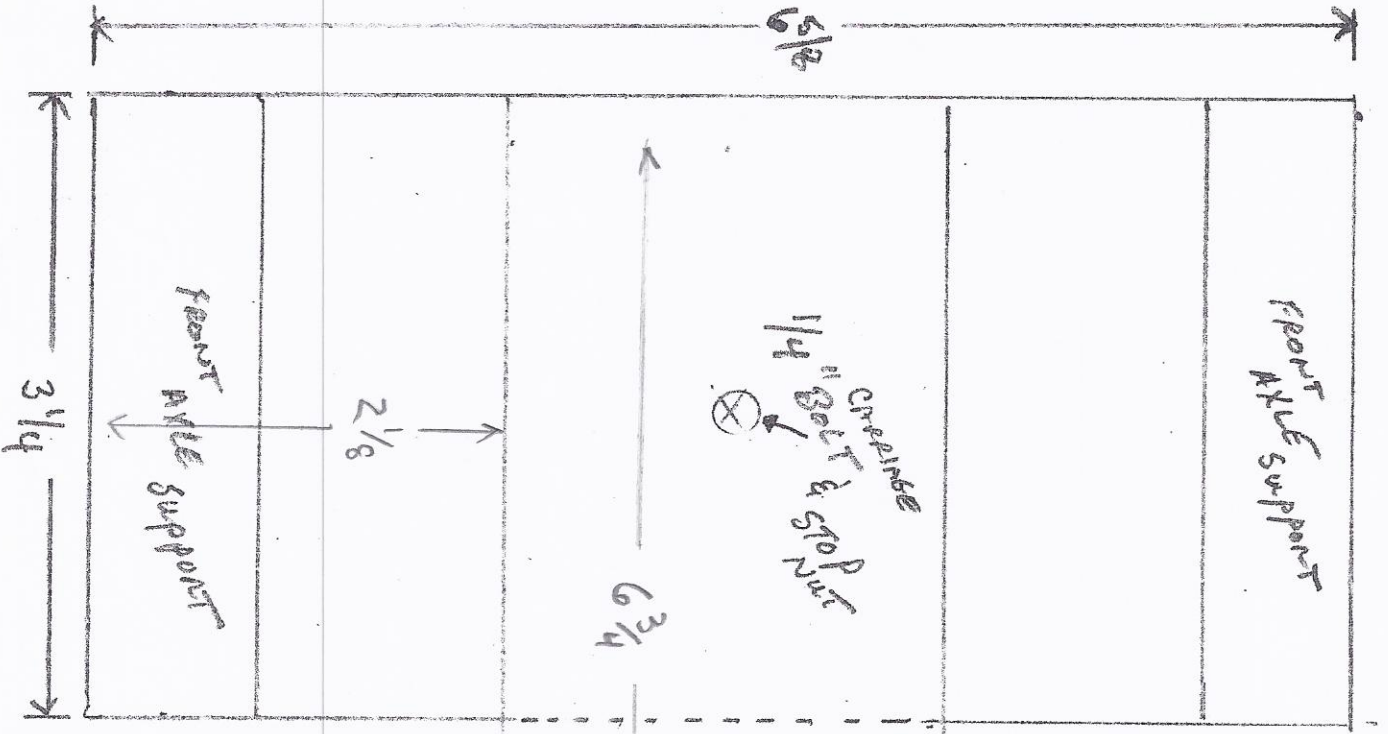

$13 3/4$ "

SIDE VIEW

TOP VIEW

FRONT AXLE M554
(ACTUAL SIZE)