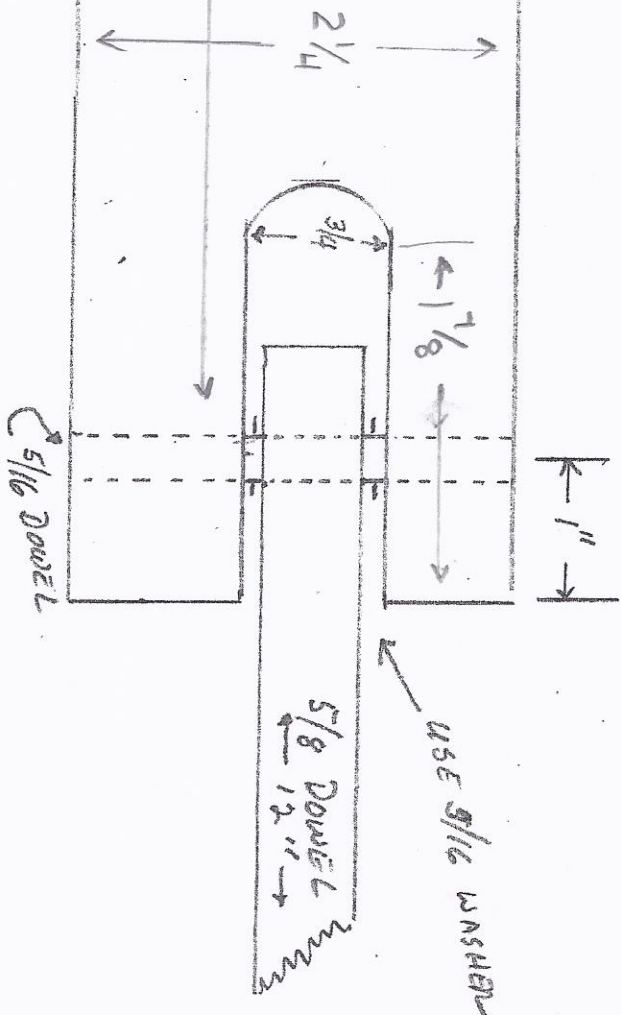

$13 3/4$ "

SIDE VIEW

TOP VIEW

FRONT AXLE M554
(ACTUAL SIZE)