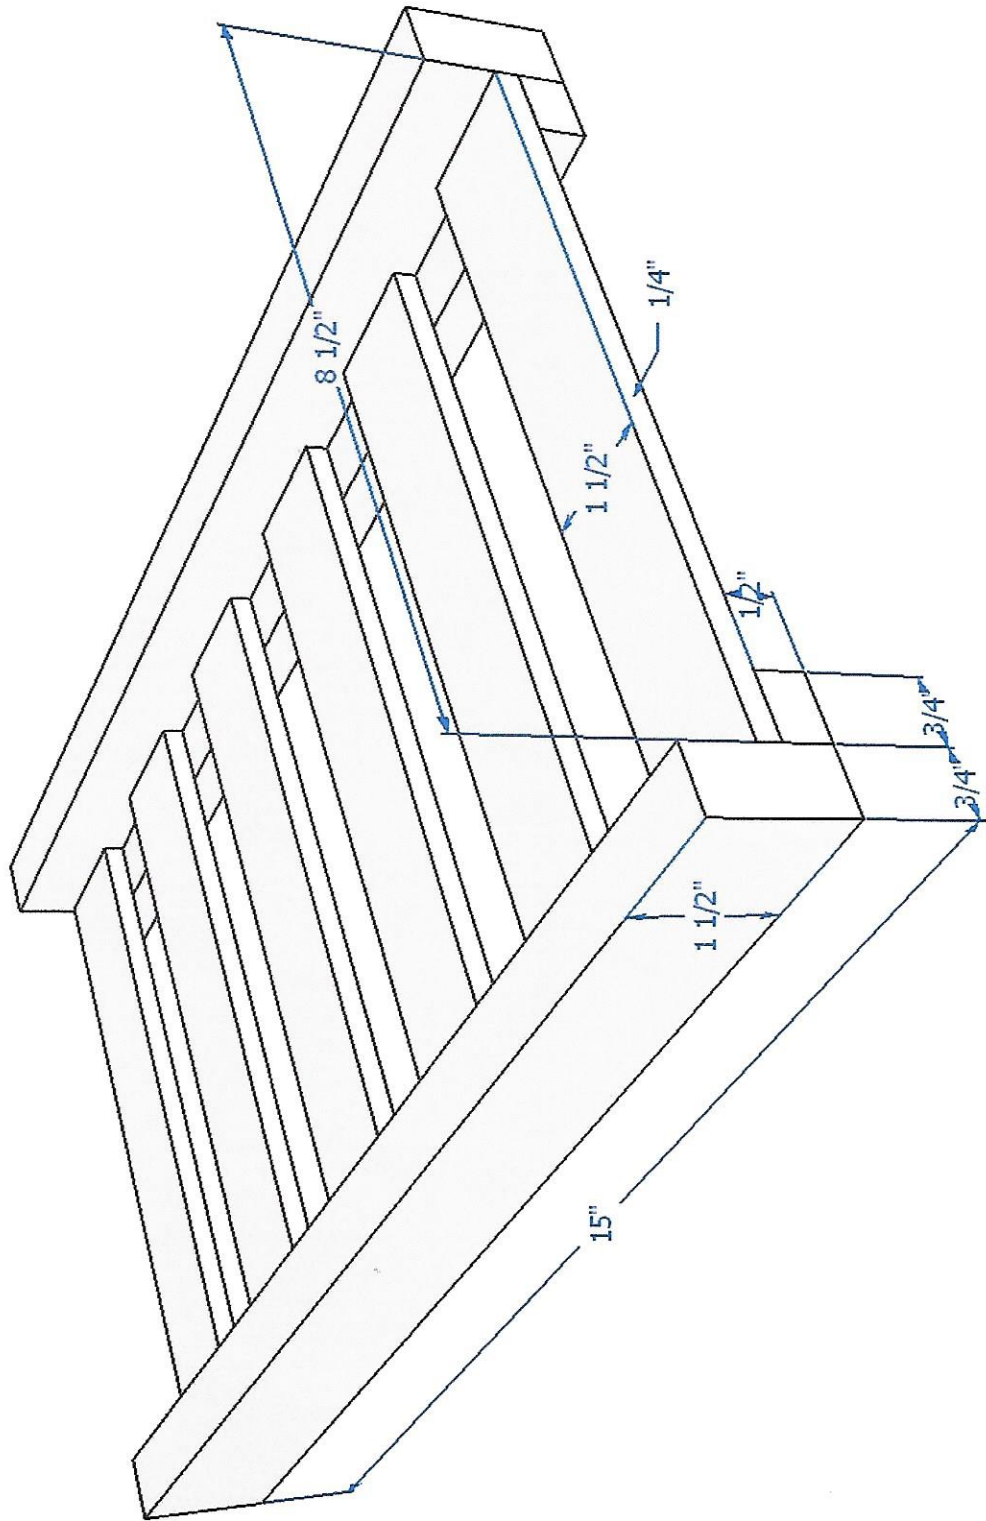

# DOLL BED

*Inside dimentins are critical:*

Length: 15"

Width: 8 1/2"

Plans and design by Chet Davis

Head Board

Doll Bed  
1/2 x 3/8

ACTUAL SIZE